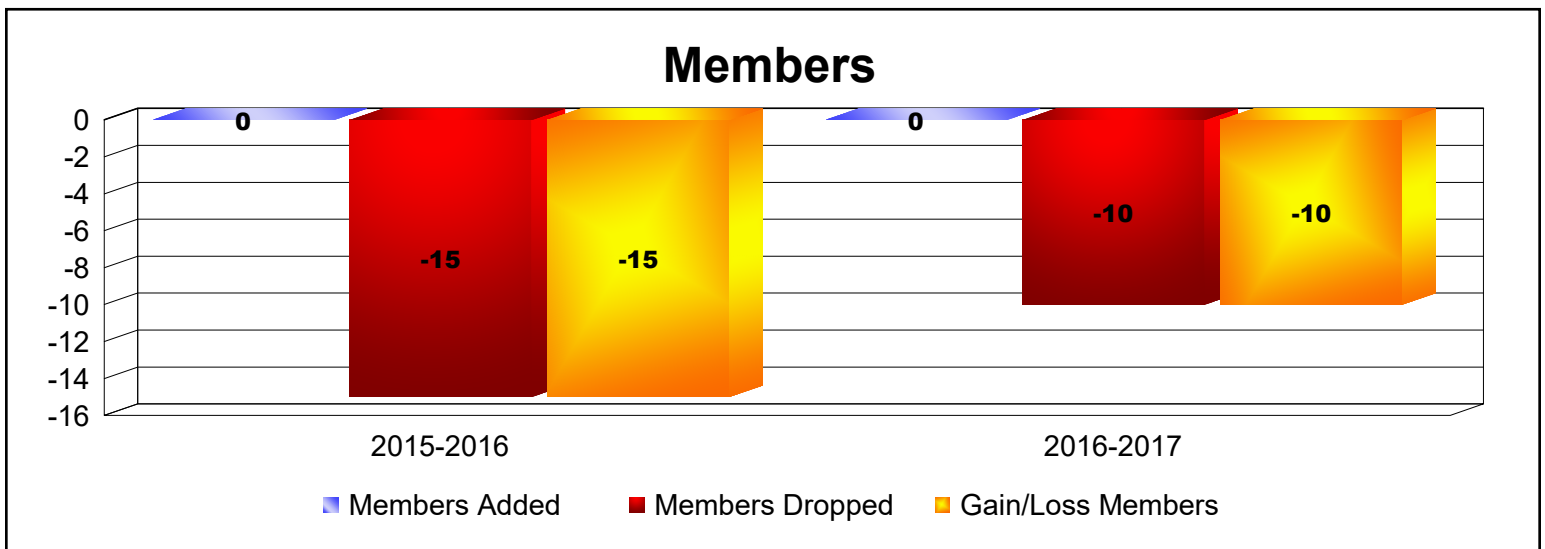

Year	New Clubs	Dropped Clubs	Gain/ Loss Clubs	New Members	Charter Members	Reinstate Members	Transfer Members	Total Member Added	Total Members Dropped	Gain/ Loss Members
2015-2016	0	-2	-2	0	0	0	0	0	-15	-15
2016-2017	0	-1	-1	0	0	0	0	0	-10	-10
Average	0	-2	-2	0	0	0	0	0	-13	-13

Year	New Clubs	Dropped Clubs	Gain/ Loss Clubs	New Members	Charter Members	Reinstate Members	Transfer Members	Total Member Added	Total Members Dropped	Gain/ Loss Members
2015-2016	1	0	1	135	30	5	25	195	-238	-43
2016-2017	0	0	0	142	2	7	25	176	-205	-29
2017-2018	1	-1	0	145	25	6	19	195	-251	-56
2018-2019	0	0	0	173	2	9	18	202	-176	26
2019-2020	2	0	2	123	57	5	8	193	-187	6
Average	1	0	1	144	23	6	19	192	-211	-19