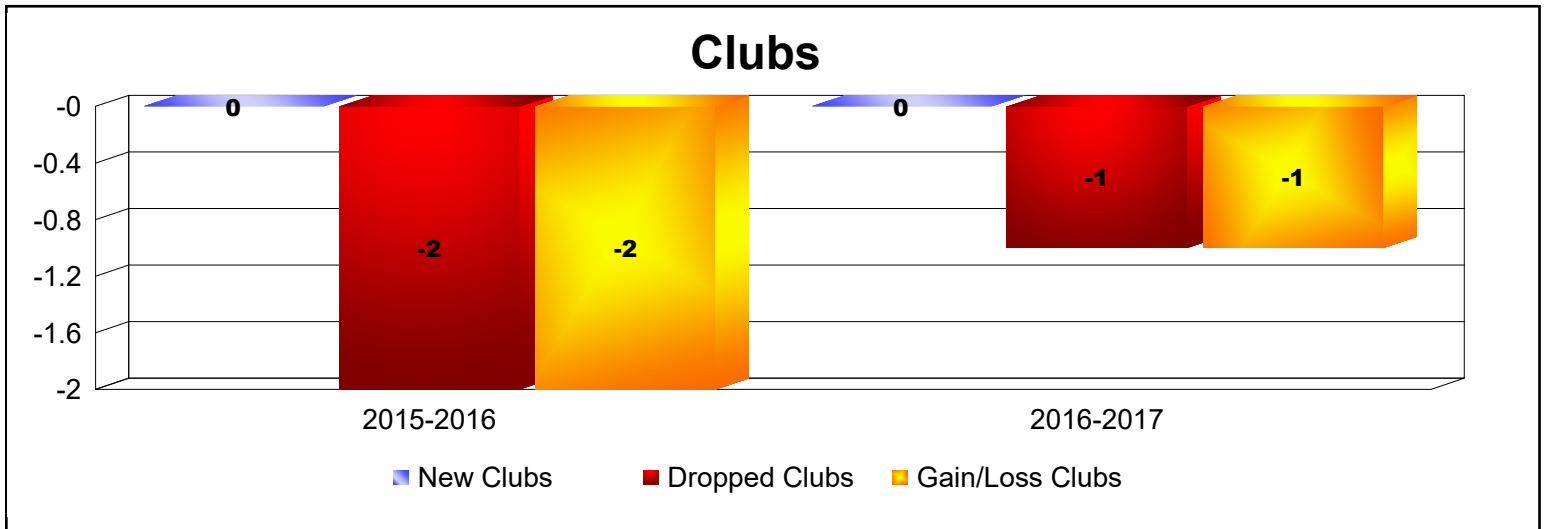

Year	New Clubs	Dropped Clubs	Gain/ Loss Clubs	New Members	Charter Members	Reinstate Members	Transfer Members	Total Member Added	Total Members Dropped	Gain/ Loss Members
2015-2016	0	-2	-2	0	0	0	0	0	-15	-15
2016-2017	0	-1	-1	0	0	0	0	0	-10	-10
Average	0	-2	-2	0	0	0	0	0	-13	-13

Year	New Clubs	Dropped Clubs	Gain/ Loss Clubs	New Members	Charter Members	Reinstate Members	Transfer Members	Total Member Added	Total Members Dropped	Gain/ Loss Members
2015-2016	1	0	1	135	30	5	25	195	-238	-43
2016-2017	0	0	0	142	2	7	25	176	-205	-29
2017-2018	1	-1	0	145	25	6	19	195	-251	-56
2018-2019	0	0	0	173	2	9	18	202	-176	26
2019-2020	2	0	2	123	57	5	8	193	-187	6
Average	1	0	1	144	23	6	19	192	-211	-19